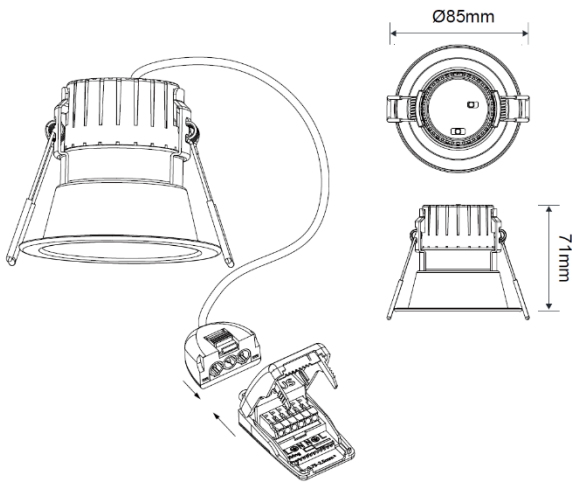

Separate Control Gear Information	
Type of Light Source:	LED
Full Load Efficiency (%):	80
P _{NET} (W):	NA
Dimensions (mm):	42x39x17

Product is certified to all the relevant standards.

Please contact our technical department for market specific compliances.

LED GROUP EUROPE · UK · AUSTRALIA · NEW ZEALAND · ASIA · MIDDLE EAST · AFRICA

ULTIMUM EXPRESS FLAT ANTI GLARE LED FIRE RATED DOWNLIGHT

4W/6W, IP65

Diagram for RULFA-01 in 6W, 4000K. Other diagrams available on request

Diagram for RULFA-01 in 6W, 4000K. Other diagrams available on request

RLA250DTG-01 LOADPRO 250W LED Grid Dimmer
R1001G2W 100W LED Wall Plate Dimmer

Time Off Delay:	NA
Illuminance Switching Range:	NA
Sensitivity Range (%):	NA
Mounting Height (max):	NA
Detection Zone Diameter (max):	NA