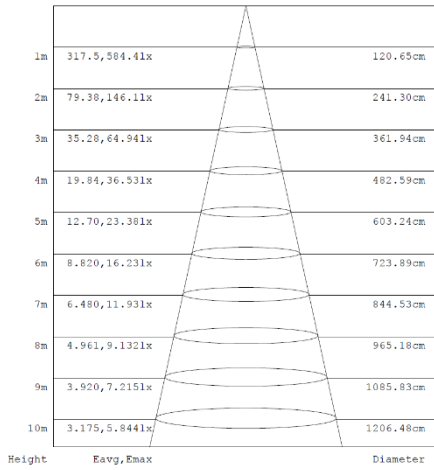

ULTIMUM EXPRESS FLAT ANTI GLARE LED FIRE RATED DOWNLIGHT

4W/6W, IP65

Diagram for RULFA-01 in 6W, 4000K. Other diagrams available on request