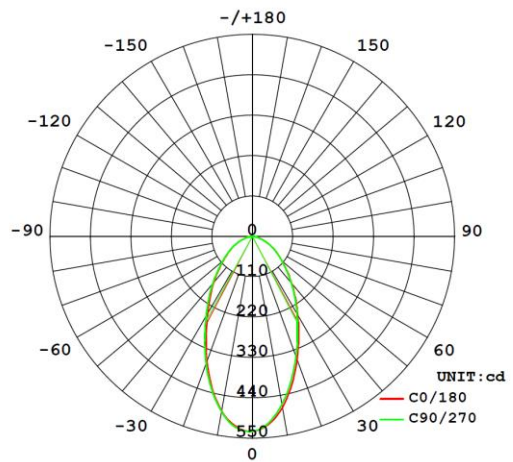

Diagram for RULFA-01 in 6W, 4000K. Other diagrams available on request